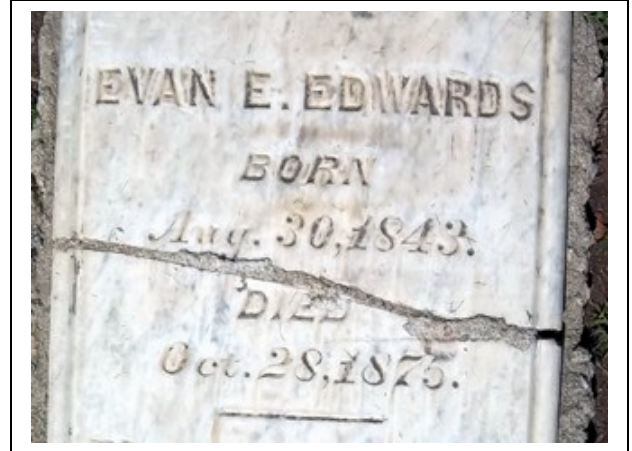

OCCGS Civil War Veterans Project

Veteran's Information

Veteran's Name: Evan E. EDWARDS

Birth Date: 30 August 1843

Location: Ohio

Death Date: 28 October 1875

Location: Orange County, California

Buried at: Santa Ana Cemetery

Plot Location: MA (14, 2, 10)

GPS Coordinates: N33° 46' 11.26837" W117° 50' 24.87827"

(DMS) Datum: NAD83. Coordinates are +/- 1.00 feet of the grave location

Side Served: Union

Rank: PVT ^{1, 2, 3}

Company: C

Unit: 56th Infantry Regiment

State: Ohio

Rank: PVT ^{1, 2, 3}

Company: C

Unit: 179th Infantry Regiment

State: Ohio

Occupation: Coal Miner, Farmer

Family Information

Parents –

Father: unknown

Birth Date/Location: Wales

Death Date/Location: unknown

Mother: unknown

Birth Date/Location: Wales

Death Date/Location: unknown

Spouse: Harriet Amanda Conley (Edwards, Chandler)

Birth Date / Location: 1851, Illinois

Death Date/Location: 1905, Orange County, California

Marriage Date / Location: 2 October 1872, Fulton County, Illinois