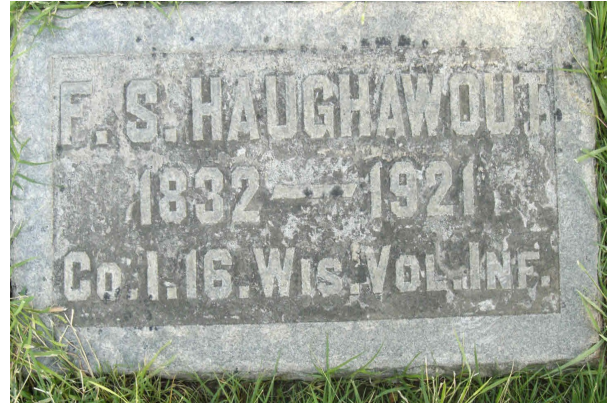

OCCGS Civil War Veterans Project

Veteran's Information

Veteran's Name: Frederick Steese HAUGHAWAOUT

Birth Date: 15 November 1832

Location: Juniata County, Pennsylvania

Death Date: 14 April 1921

Location: Santa Ana, Orange County California

Buried at (Cemetery): Fairhaven Memorial Park

Plot Location: U-169-1

GPS Coordinates: N33° 46' 12.13076" W117° 50' 31.42803"

(DMS) Datum: NAD83. Coordinates are +/- 1.00 feet of the grave location.

Side Served: Union

Rank: Sergeant

Company: I

Unit: 16th Infantry Regiment

State: Wisconsin

Occupation: Teacher, Newspaper publisher

Family Information

Parents –

Father: Joshua David Haughawout

Birth Date/Location: 12 October 1805, Mifflin County, Pennsylvania

Death Date/Location: 29 September 1882, Carthage, Jasper County Missouri

Mother: Amelia C. Steese

Birth Date/Location: 6 November 1812, Pennsylvania

Death Date/Location: 11 November 1899, Jasper County Missouri

Spouse: Alzada Tiffany

Birth Date / Location: 6 March 1839, Illinois

Death Date/Location: 8 October 1868, Dadeville, Dade County Missouri

Marriage Date / Location: 1855, Wisconsin

Children –

Name: Frederick Haughawout

Birth Date / Location: 21 August 1856, Wisconsin

Death Date / Location: 6 July 1908, Dickinson County, Kansas

Name: Luella Haughawout (Kirke)

Birth Date / Location: 1 December 1858, Lafayette County, Wisconsin

Death Date / Location: 2 March 1956, Carthage, Jasper County, Missouri

Name: Martha Irene Haughawout (Davis)

Birth Date / Location: 8 May 1861, Wisconsin

Death Date / Location: Aft 1930, California