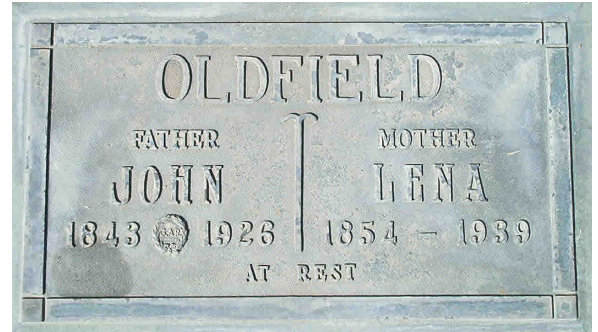

## Veteran's Information

**Veteran's Name:** John OLDFIELD

**Birth Date:** March 1843

Location: Jefferson County, Indiana

**Death Date:** 5 April 1926

Location: Long Beach, Los Angeles County, California

Buried at (Cemetery): Westminster Memorial Park