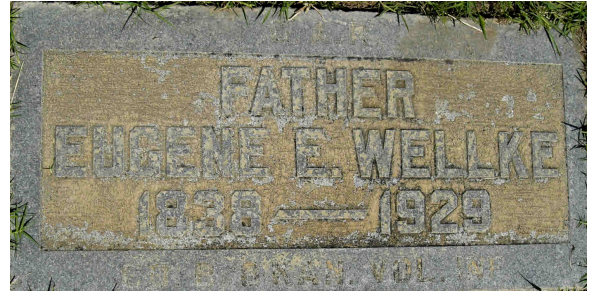

OCCGS Civil War Veterans Project

Veteran's Information

Veteran's Name: Eugene E. WELLKE

Birth Date: 24 May 1838

Location: Prussia, Germany

Immigration Date: 1846

Death Date: 29 April 1929

Location: Pasadena, Los Angeles County, California