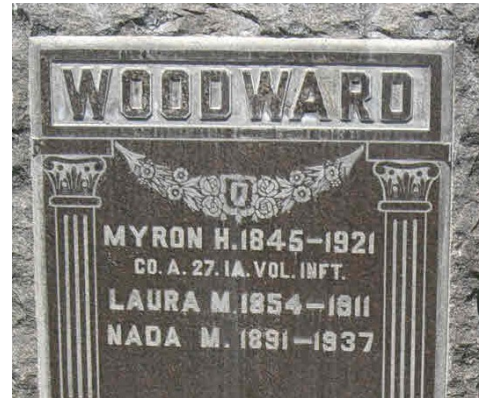

OCCGS Civil War Veterans Project

Veteran's Information

Veteran's Name: Myron Hawley WOODWARD

Birth Date: 23 June 1845

Location: Warsaw, Wyoming County, New York

Death Date: 30 December 1921

Location: Long Beach, Los Angeles County, California

Buried at: Santa Ana Cemetery

Plot Location: F (33, 6)

GPS Coordinates: N33° 46' 14.25756" W117° 50' 19.46141"

(DMS) Datum: NAD83. Coordinates are +/- 1.00 feet of the grave location.

Side Served: Union

Rank: Private

Company: H

Unit: 27th Infantry Regiment

State: Iowa

Occupation: Shoemaker

Family Information

Parents –

Father: William H. Woodward

Birth Date/Location: 1819, Wyoming County, New York

Death Date/Location: unknown

Mother: Mary Ann Gregg

Birth Date/Location: abt 1822, New York

Death Date/Location: unknown

Spouse: Laura Mae Harry

Birth Date / Location: 1 May 1854, Santa Clara County, California

Death Date/Location: 20 November 1911, Santa Ana, Orange County, California

Marriage Date / Location: 18 December 1873, Tazewell County, Illinois

Children –

Name: Cora Maybelle Woodward (Sellmansberger)

Birth Date / Location: 15 December 1874, Spring Lake, Tazewell County, Illinois

Death Date / Location: 23 September 1956, Santa Ana, Orange County, California

Name: Edwin Bell Woodward

Birth Date / Location: 18 May 1876, Tazewell County, Illinois

Death Date / Location: 4 February 1957, Parsons, Labette County, Kansas