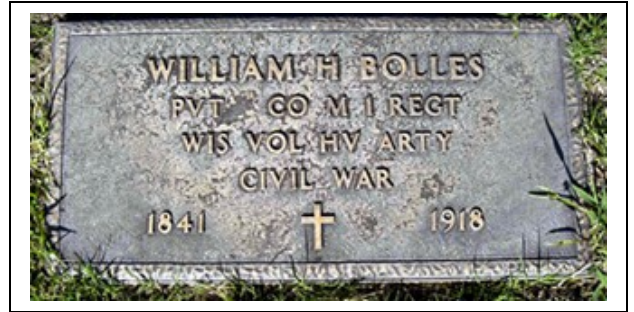

OCCGS Civil War Veterans Project

Veteran's Information

Veteran's Name: William H. Bolles

12

Birth Date: abt. 1841 ²

Location: York Mills, Oneida County, New York ¹¹

Death Date: 1918 ¹⁰

Location: Orange County, California ⁹

Buried at (Cemetery): Fairhaven Memorial Park ¹⁰

Plot Location: S-214-1

GPS Coordinates: N33° 46' 15.49606" W117° 50' 29.08897"

(DMS) Datum: NAD83. Coordinates are +/- 1.00 feet of the grave location

Side Served: Union¹

Rank: Private

Battery: M

Unit: 1st Heavy Artillery Regiment

State: Wisconsin

Occupation: Farmer, Capitalist

Family Information

Parents –

Father: John Bolles ^{4,11}

Birth Date/Location: ABT 1793, Massachusetts ⁴

Death Date/Location: unknown

Mother: Minerva Tomlinson ^{4,15}

Birth Date/Location: AT 1803, Connecticut ⁴

Death Date/Location: unknown

Spouse: Margaret Bradley ¹¹

Birth Date/Location: abt. 1852, England ⁶

Death Date/Location: 1914, California ¹⁰

Marriage Date/Location: 21 September 1873, Columbus, Columbus County, Wisconsin ¹²

Children –

Name: Edgar James Bolles ^{7,8}

Birth Date/Location: 13 November 1879, Wisconsin ¹⁰

Death Date/Location: 21 October 1961, Orange County, California ¹⁰

World War 1 Draft Registration, California