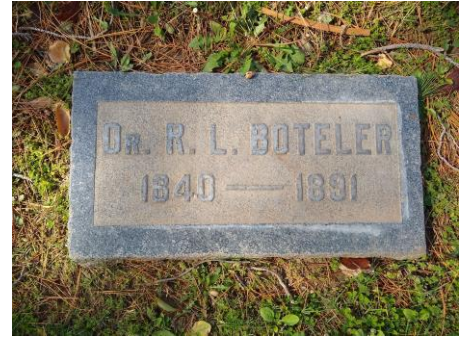

OCCGS Civil War Veterans Project

Veteran's Information

Veteran's Name: Richard Lewis BOTELER

Birth Date: 23 June 1840

Location: Missouri

Death Date: 17 July 1891

Location: Orange County, California

Buried at (Cemetery): Santa Ana Cemetery

Plot Location: I-18-1-8

GPS Coordinates: N33.768494965 W117.839242297

(DMS) Datum: NAD83. Coordinates are +/- 1.00 feet of the grave location

Side Served: Confederate

Rank: Private

Company: H

Unit: 4th Cavalry

State: Missouri

Rank: Lieutenant

Company: A

Unit: Boone's Regiment, Mounted Infantry

State: Missouri

Occupation: Farmer, Physician

Family Information

Parents –

Father: Washington Boteler

Birth Date/Location:

Death Date/Location:

Mother: Mary Ellen Cordell

Birth Date/Location: 27 August 1813, Kanawha County, West Virginia

Death Date/Location: 1 Jan 1864, St. Louis County, Missouri

Spouse: Ella C Conway

Birth Date / Location: 15 January 1849, St. Louis County, Missouri

Death Date/Location: 11 August 1919, Orange County, California

Marriage Date / Location: 6 January 1874, St Louis County, Missouri

Children –

Name: Paul Boteler

Birth Date / Location: 3 November 1875, Missouri

Death Date / Location: 19 December 1959, San Diego County, California