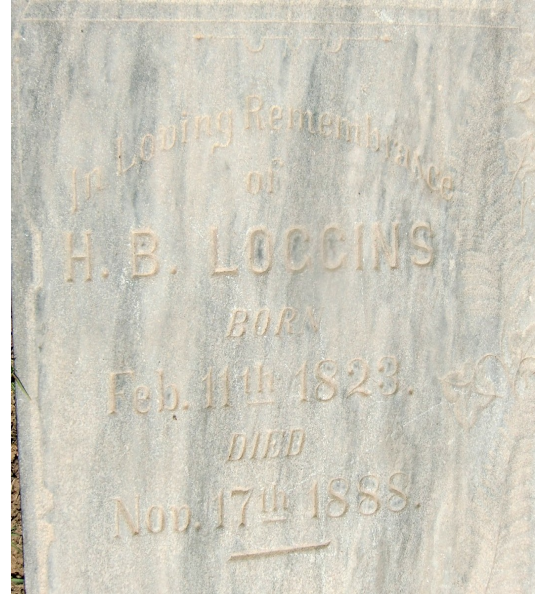

OCCGS Civil War Veterans Project

Veterans Information

Veterans Name: Harrison Barney LOGGINS

Birthdate: 11 February 1823

Location: St. George, Chittenden, Vermont

Death Date: 17 November 1888

Location: Santa Ana, Orange County, California

Buried at (Cemetery): Santa Ana Cemetery

Plot Location: J (9, 3, 7)

GPS Coordinates: N33° 46' 07.32679" W117° 50' 27.13775"

(DMS) Datum: NAD83. Coordinates are +/- 1.00 feet of the grave location.

Side Served: Union

Rank: Private

Company: G

Unit: 2nd Infantry Regiment

State: Vermont

Occupation: Millwright, Farmer

Family Information

Parents –

Father: Sheldon Loggins

Birth Date/Location: 1798, Georgia, Franklin County, Vermont

Death Date/Location: 3 November 1884, Williston, Chittenden County, Vermont

Mother: Alma Barry

Birth Date/Location: 1803, Vermont

Death Date/Location: 8 July 1889, Williston, Chittenden County, Vermont

Spouse: Mary Jane Isham

Birth Date / Location: 2 October 1823, Vermont

Death Date/Location: 17 August 1869, Vernon County, Wisconsin

Marriage Date / Location: 1 January 1845, St George, Chittenden County, Vermont