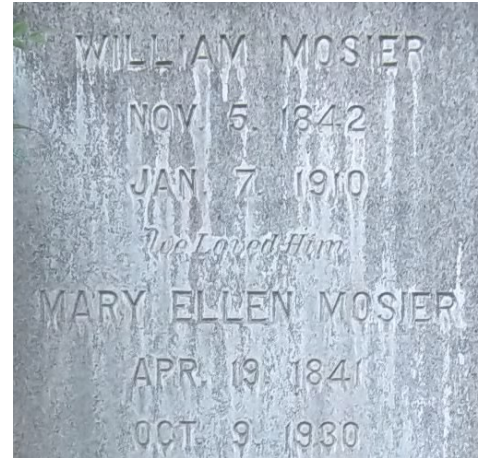

OCCGS Civil War Veterans Project

Veteran's Information

Veteran's Name: William MOSIER

Birth Date: 5 November 1842

Location: Lycoming County, Pennsylvania

Death Date: 7 January 1910

Location: Orange County, California

Buried at (Cemetery): Fairhaven Memorial Park

Plot Location: U-132

GPS Coordinates: N33° 46' 12.48847" W117° 50' 29.97335"

(DMS) Datum: NAD83. Coordinates are +/- 1.00 feet of the grave location.

Side Served: GAR

Rank: Private

Company: I

Unit: 1st US Artillery

Occupation: Farmer

Family Information

Parents –

Father: Christian John Mosier

Birth Date/Location: 9 October 1813, Switzerland

Death Date/Location: 11 August 1893, Colley, Cherry, Sullivan County, Pennsylvania

Mother: Catherine Yonkin

Birth Date/Location: 11 September 1816, Berks County, Pennsylvania

Death Date/Location: 17 October 1897, Colley, Sullivan County, Pennsylvania

Marriage Date / Location: 30 March 1836, Lycoming County, Pennsylvania

Spouse: Mary Ellen *Bartley* Brown

Birth Date / Location: 19 April 1841, Pennsylvania

Death Date/Location: 9 October 1930, Orange County, California

Marriage Date / Location: About 1876, Pennsylvania

Widow of Nathan L. Brown a Civil War Veteran

Children –

Name: Letticia Katherine Mosier (Hitchcock)

Birth Date / Location: 14 April 1877, Sullivan County, Pennsylvania

Death Date / Location: 29 April 1949, Orange County, California