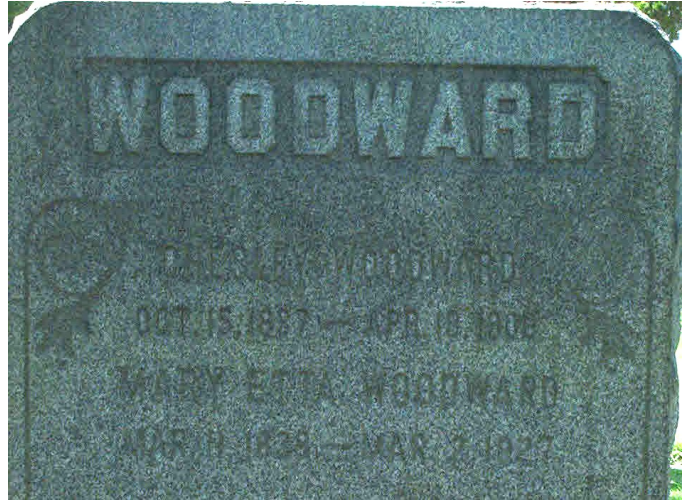

OCCGS Civil War Veteran's Project

Veteran's Information

Veteran's Name: Chesley Edward WOODWARD

Birth Date: 15 October 1837

Location: Decatur County, Indiana

Death Date: 18 April 1906

Location: Fullerton, California

Buried at: Loma Vista Memorial Park

Plot Location: NE-457-4

GPS Coordinates: N33° 54' 08.20456" W117° 54' 57.17324"

(DMS) Datum: NAD83. Coordinates are +/- 1.00 feet of the grave location.

Side Served - Union

Rank: Corporal

Company: E

Unit: 6th Cavalry

State: Missouri

Rank: Sergeant

Company: D

Unit: 13th Cavalry

State: Missouri

Occupation: Farmer

Family Information

Parents –

Father: Chesley Woodward, Reverend

Birth Date/Location: 19 April 1798, Montgomery, Trigg County, Kentucky

Death Date/Location: 18 February 1877, Harrison County, Missouri

Mother: Elizabeth Blankenship

Birth Date/Location: 3 April 1803, North Carolina

Death Date/Location: 8 January 1886, Harrison County, Missouri

Spouse: Mary Etta Booth

Birth Date / Location: 11 March 1838, Cabell, Virginia

Death Date/Location: 2 March 1927, Fullerton, Orange County, California

Marriage Date / Location: 21 February 1858, Iowa