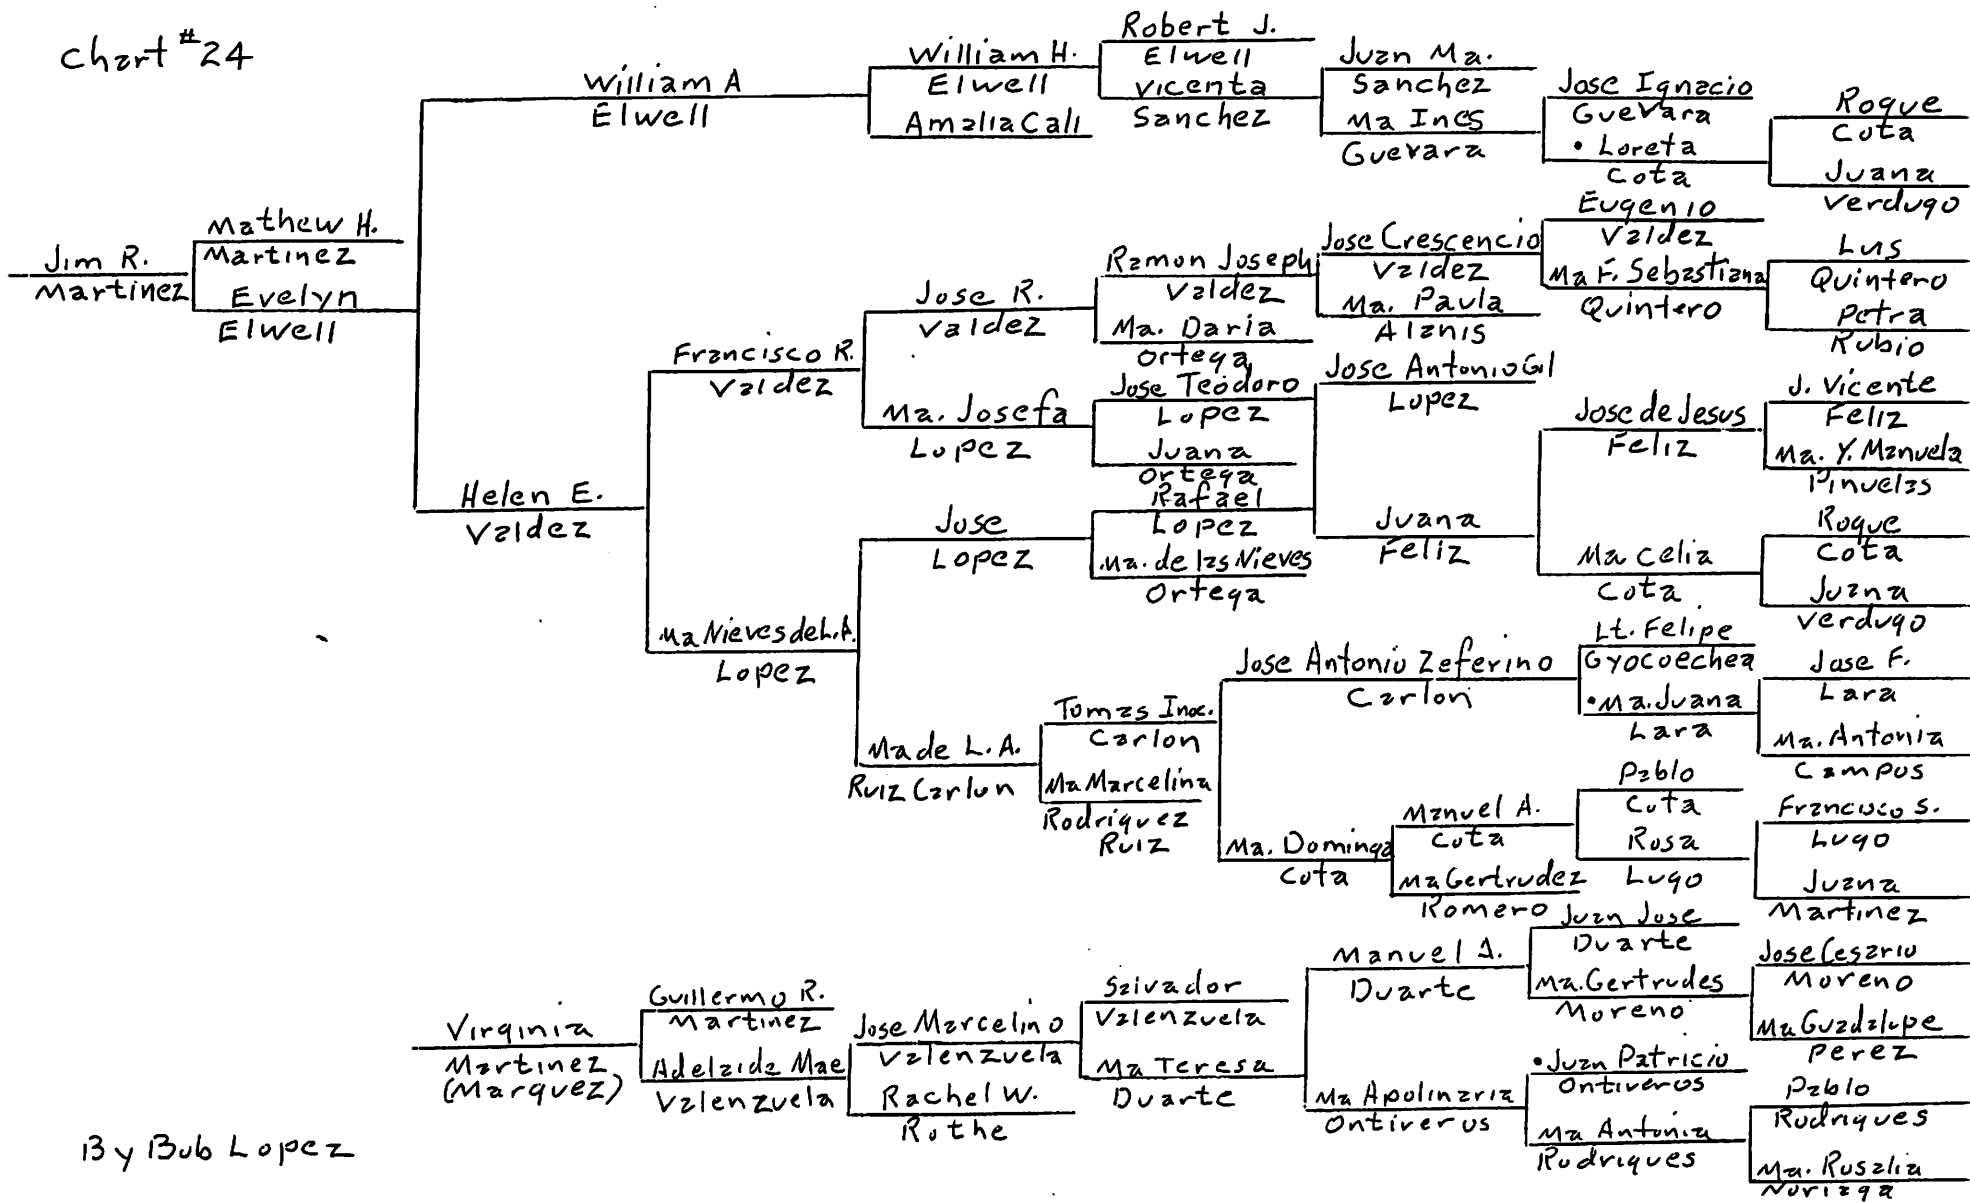

Chart #24

By Bub Lopez