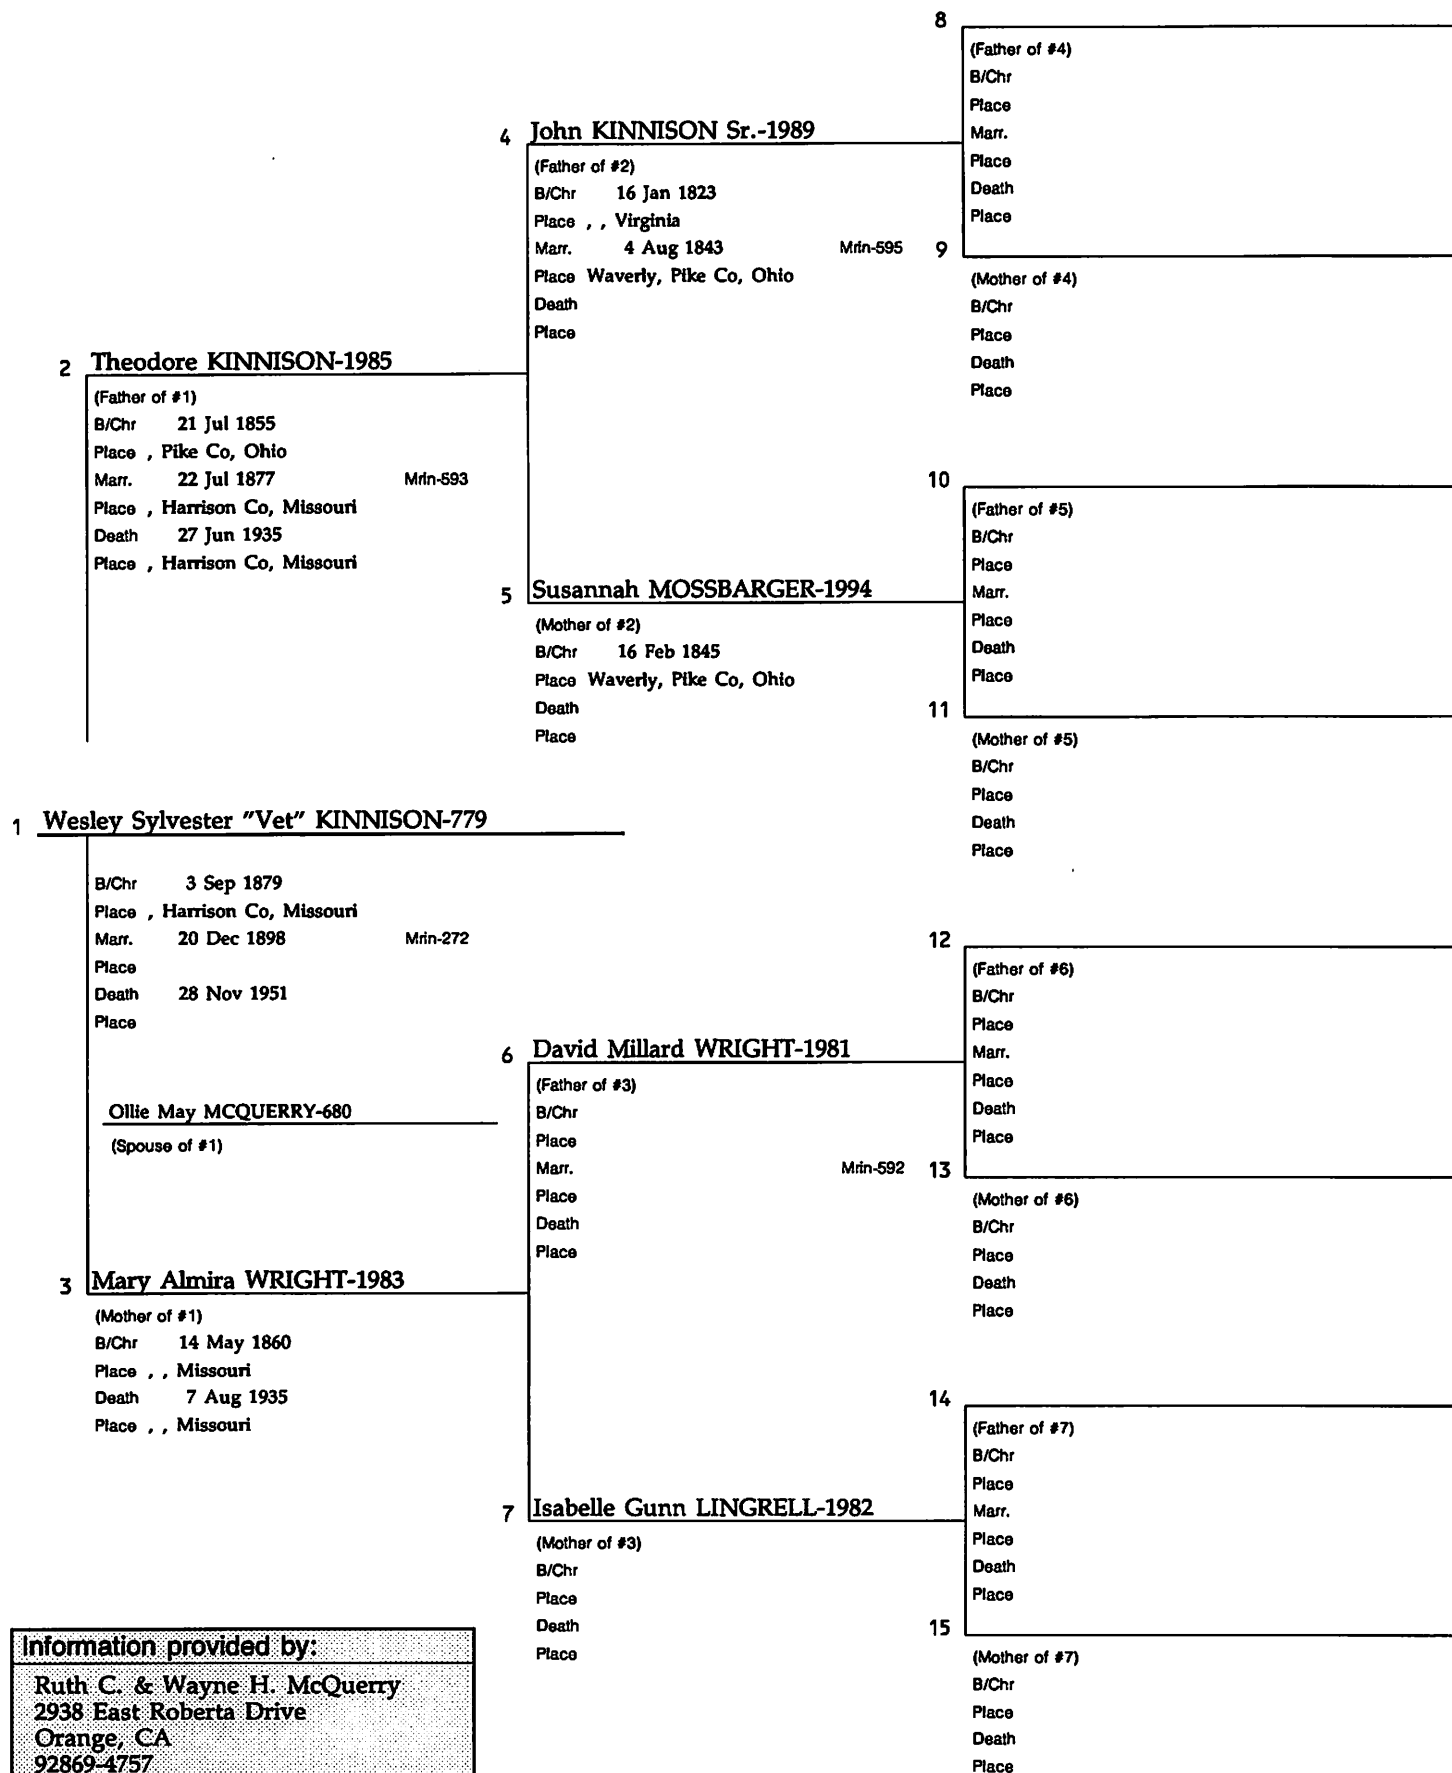

Number 1 on this chart is the same as no. 12 on chart no. 1

Information provided by:
Ruth C. & Wayne H. McQuerry
2938 East Roberta Drive
Orange, CA
92869-4757
Phone: (714) 633-7129