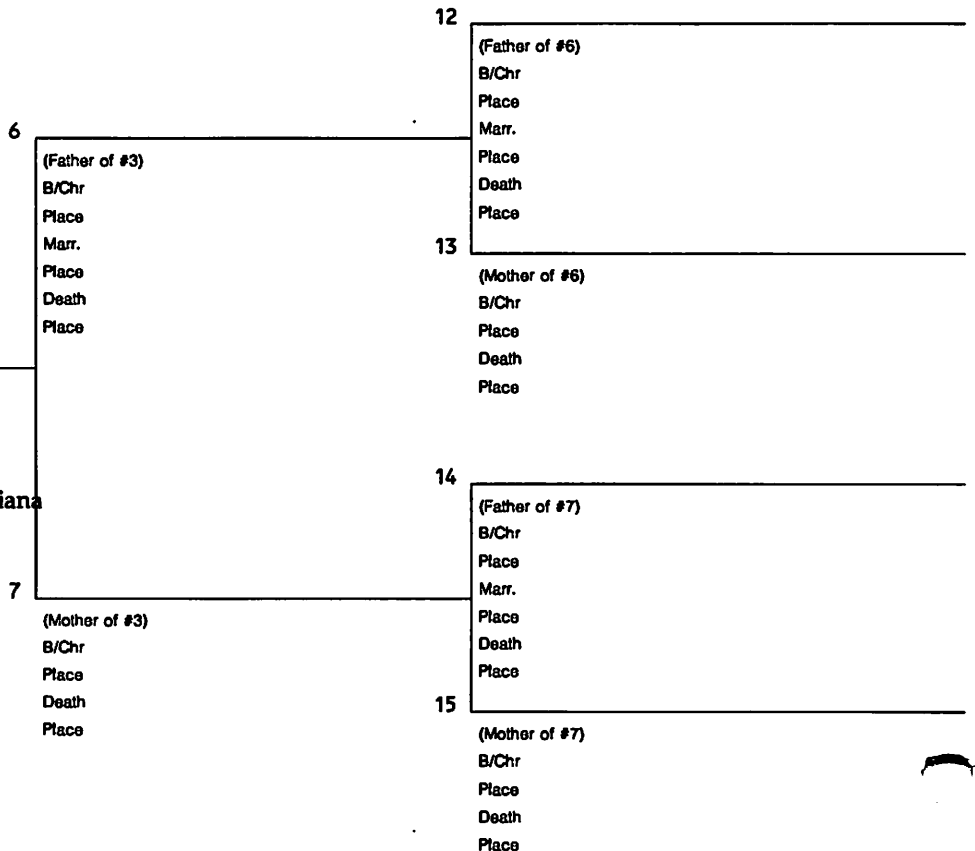

Information provided by:
Ruth C. & Wayne H. McQuerry
2938 East Roberta Drive
Orange, CA
92669-4757
Phone: (714) 633-7129