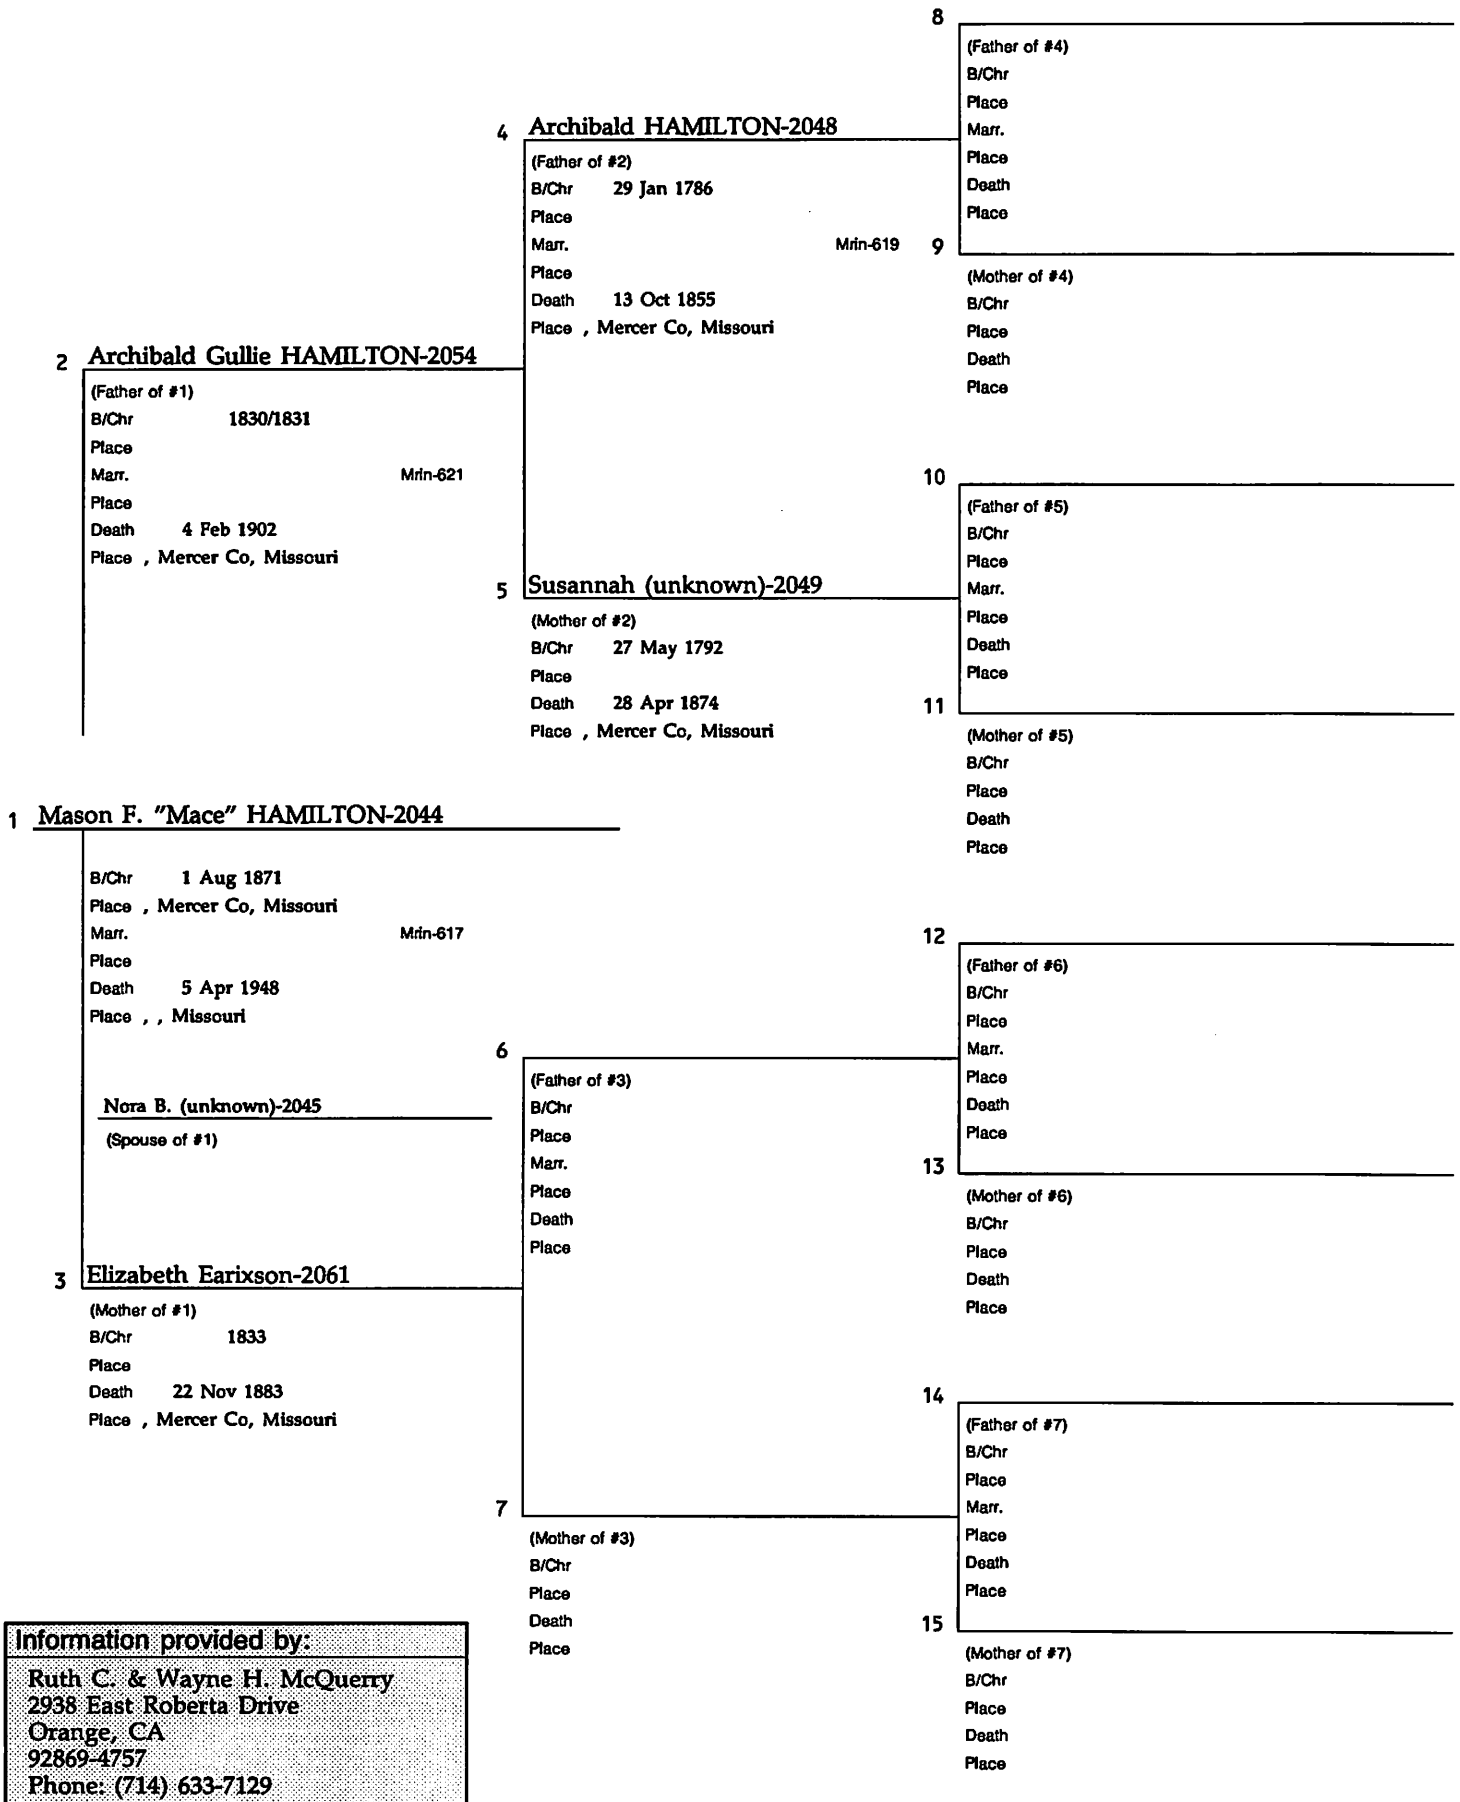

Number 1 on this chart is the same as no. 8 on chart no. 1

Information provided by:
Ruth C. & Wayne H. McQuerry
2938 East Roberta Drive
Orange, CA
92869-4757
Phone: (714) 633-7129