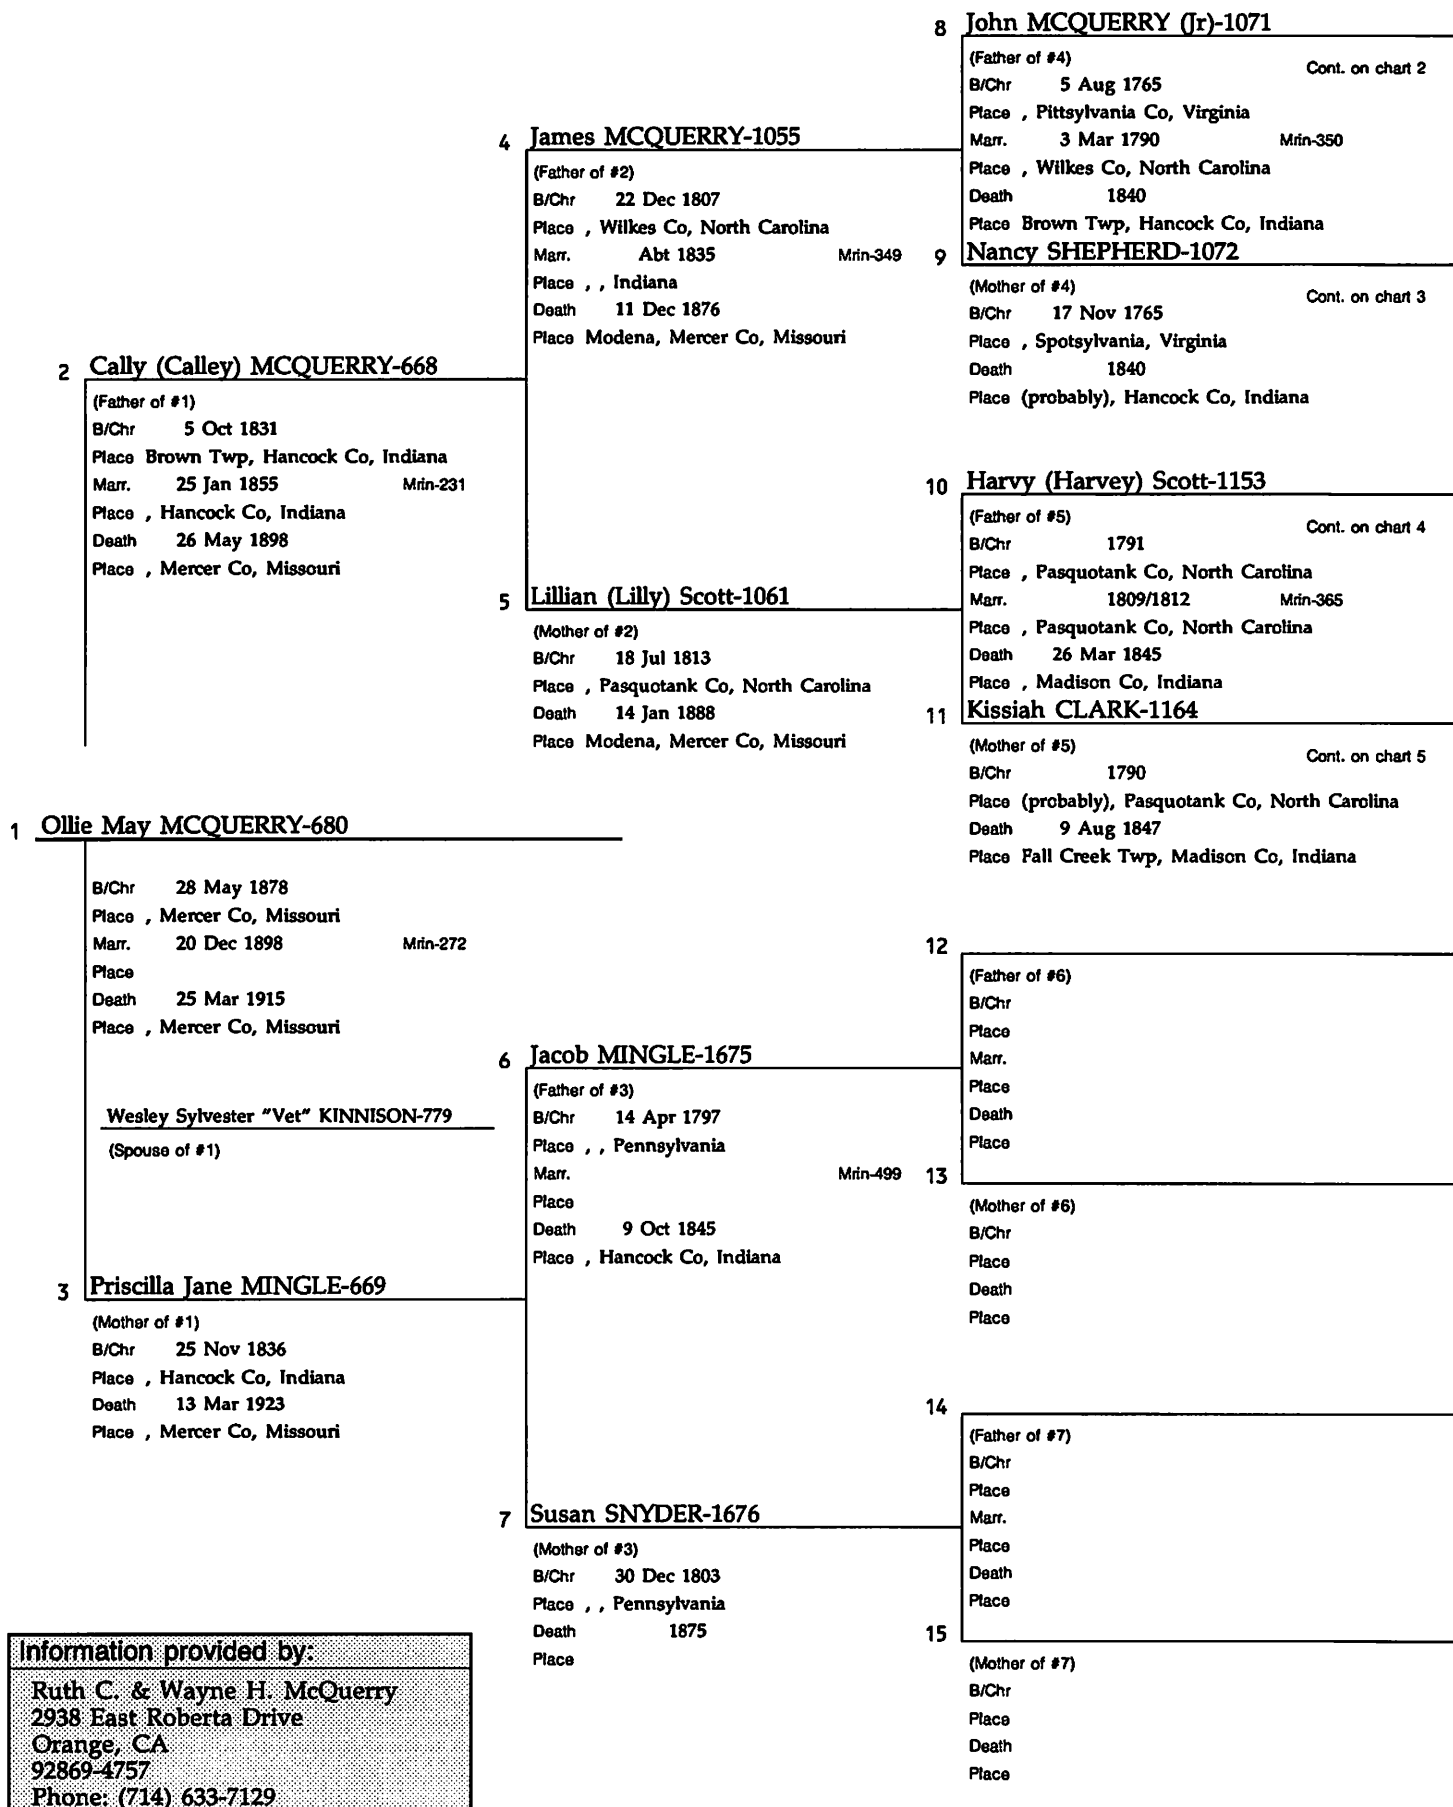

Number 1 on this chart is the same as no. 13 on chart no. 1

Information provided by:
Ruth C. & Wayne H. McQuerry
2938 East Roberta Drive
Orange, CA
92869-4757
Phone: (714) 633-7129