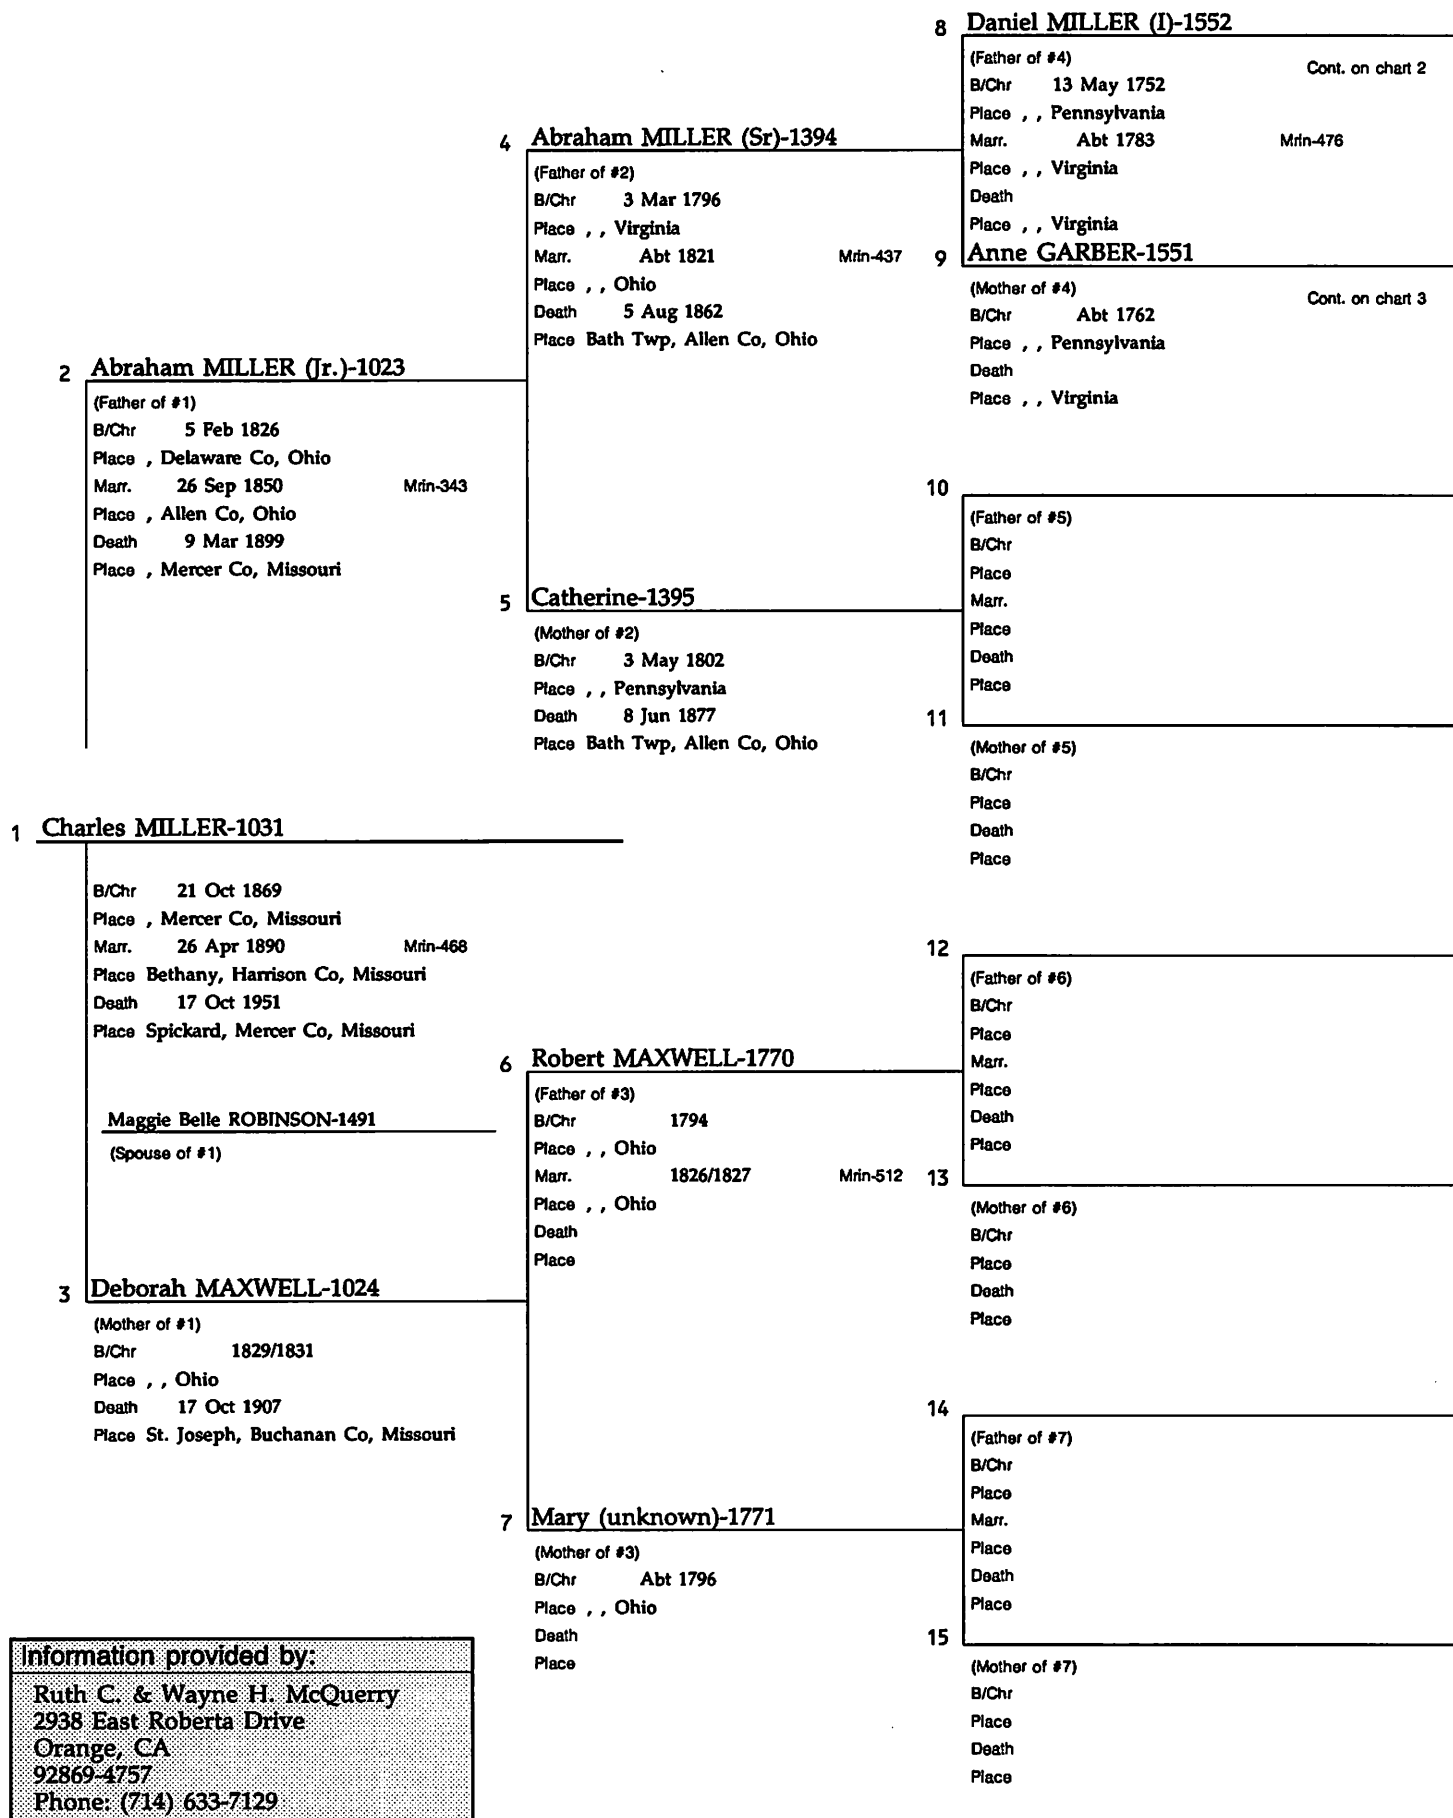

Number 1 on this chart is the same as no. 14 on chart no. 1

Information provided by:
Ruth C. & Wayne H. McQuerry
2938 East Roberta Drive
Orange, CA
92869-4757
Phone: (714) 633-7129