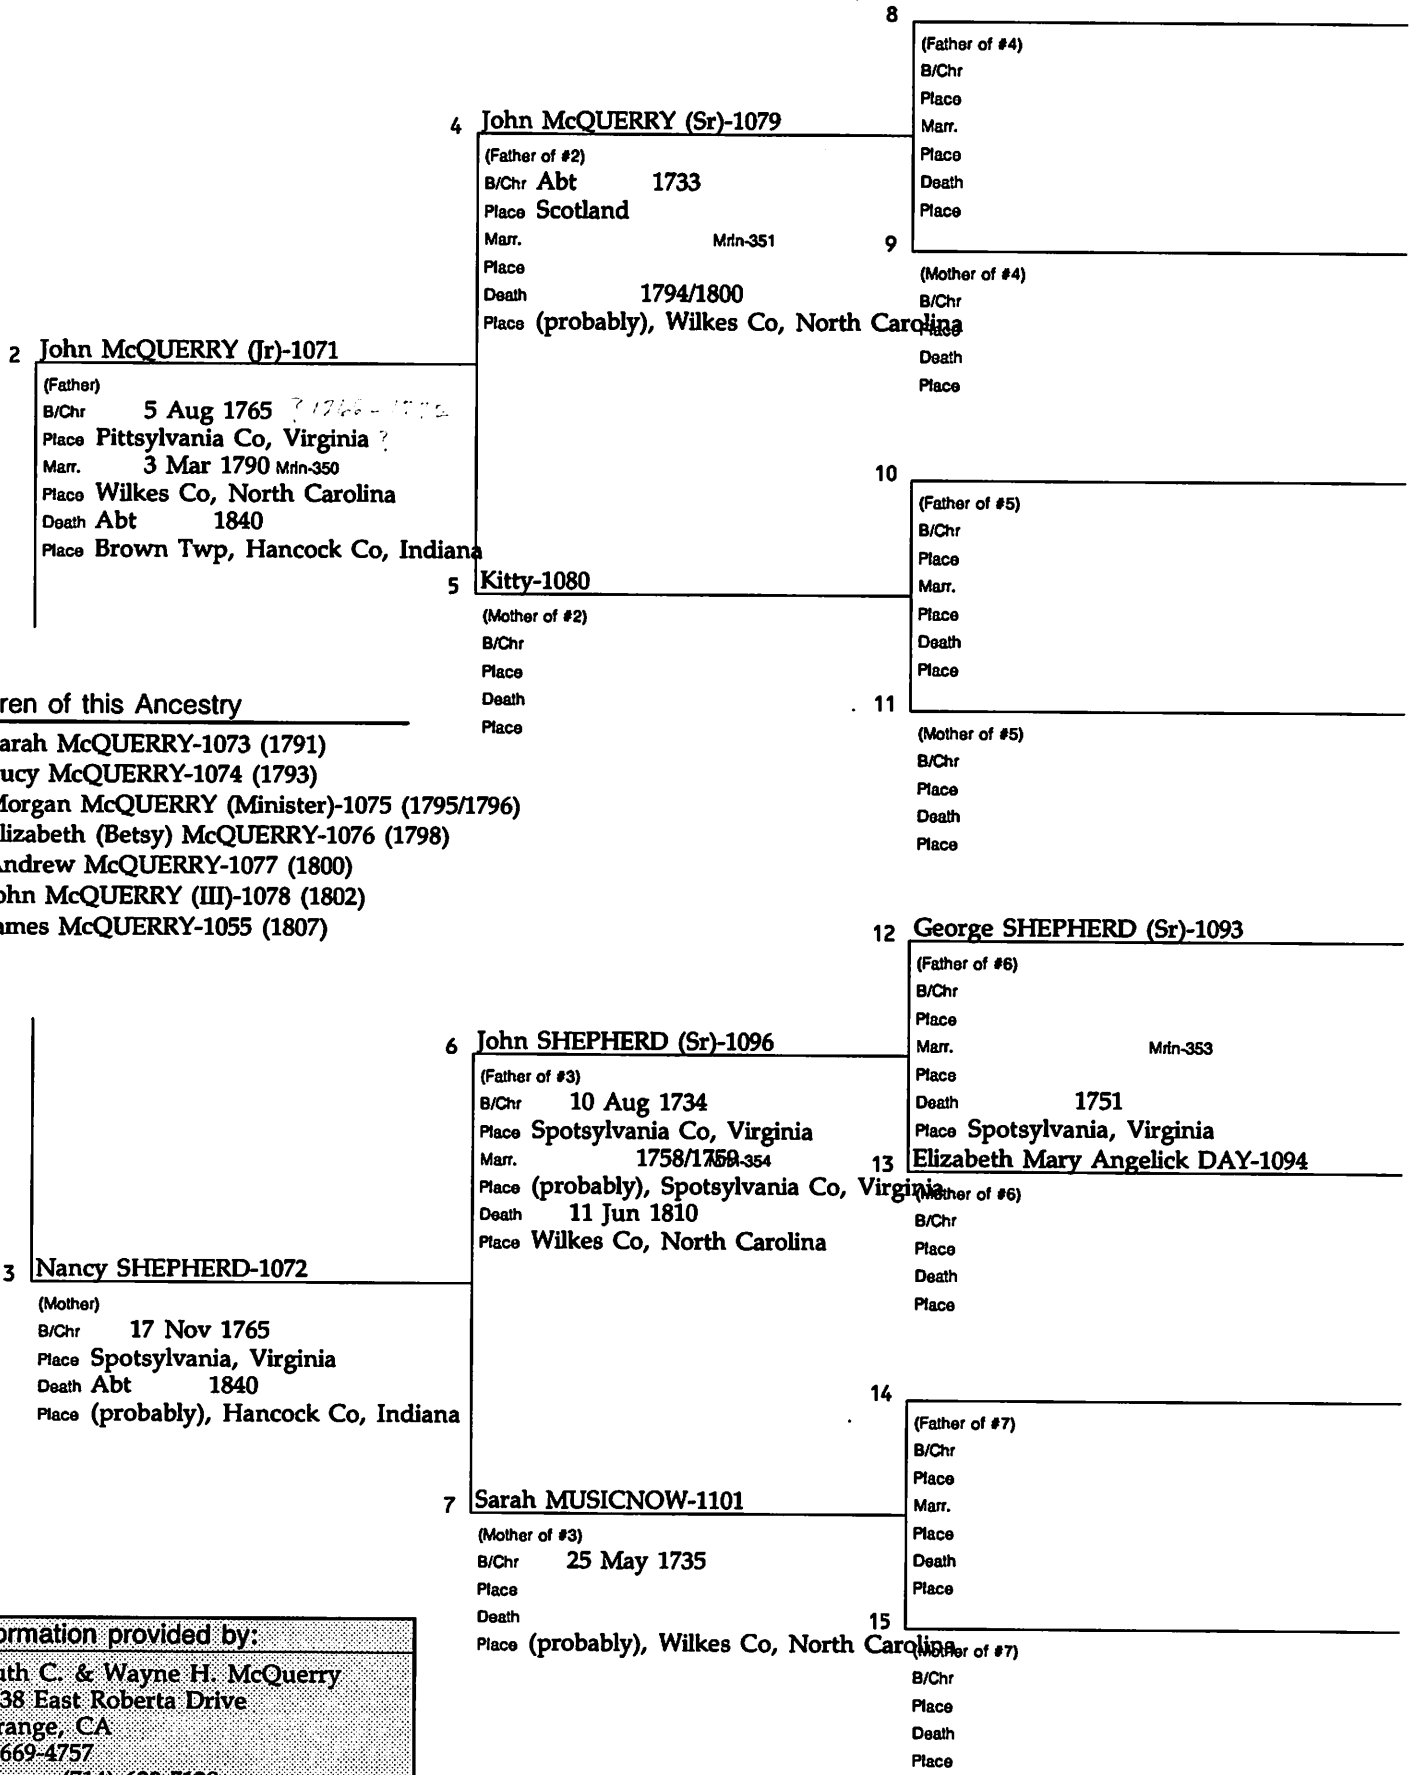

Children of this Ancestry

1. Sarah McQUERRY-1073 (1791)
2. Lucy McQUERRY-1074 (1793)
3. Morgan McQUERRY (Minister)-1075 (1795/1796)
4. Elizabeth (Betsy) McQUERRY-1076 (1798)
5. Andrew McQUERRY-1077 (1800)
6. John McQUERRY (III)-1078 (1802)
7. James McQUERRY-1055 (1807)

Information provided by:

Ruth C. & Wayne H. McQuerry
2938 East Roberta Drive
Orange, CA
92669-4757
Phone: (714) 633-7129