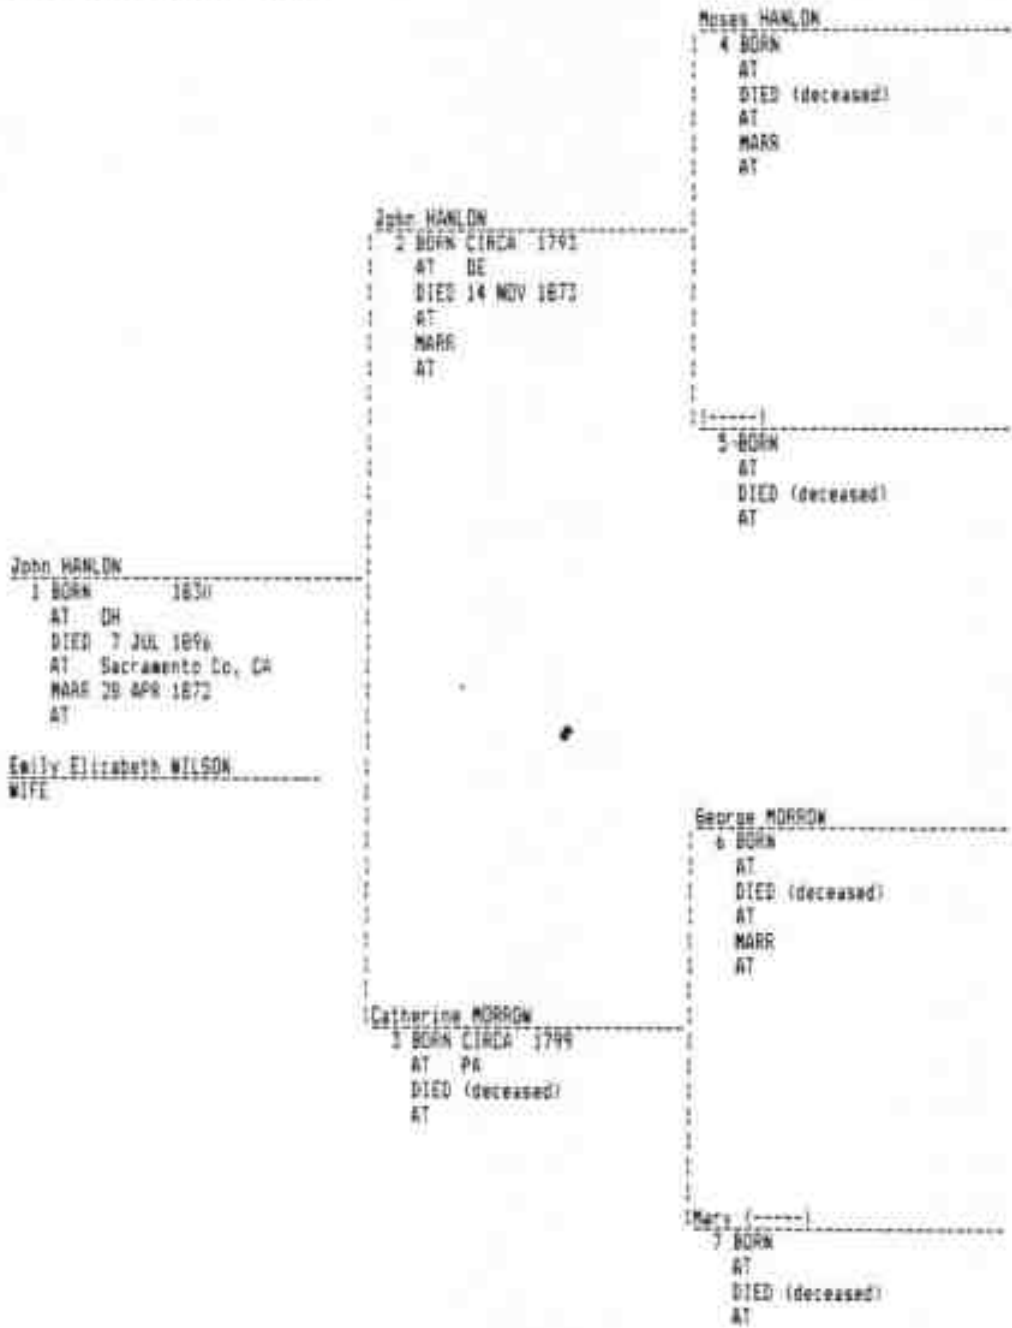

No. 1 on this page is the same person as no. 12 on page no. 1