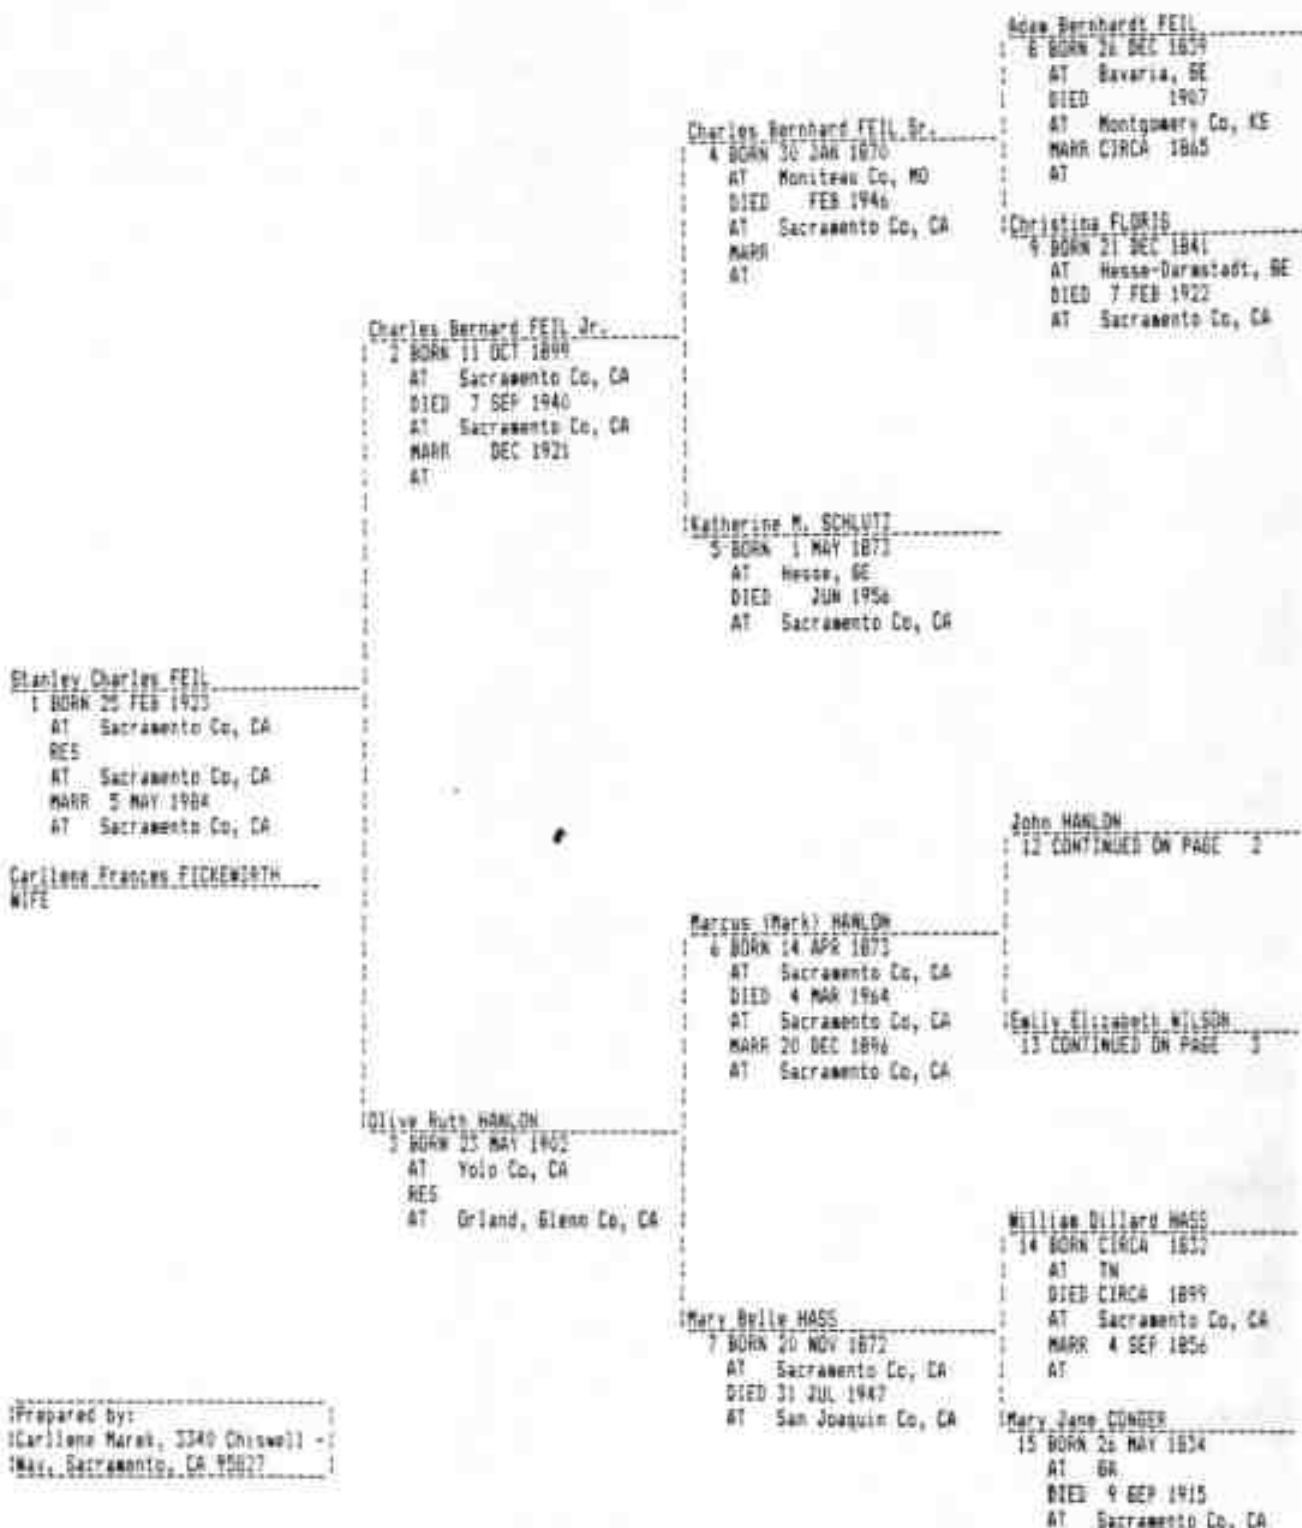

Prepared by:
Carlene Matak, 3340 Chiswell -
Mary, Sacramento, CA 95827